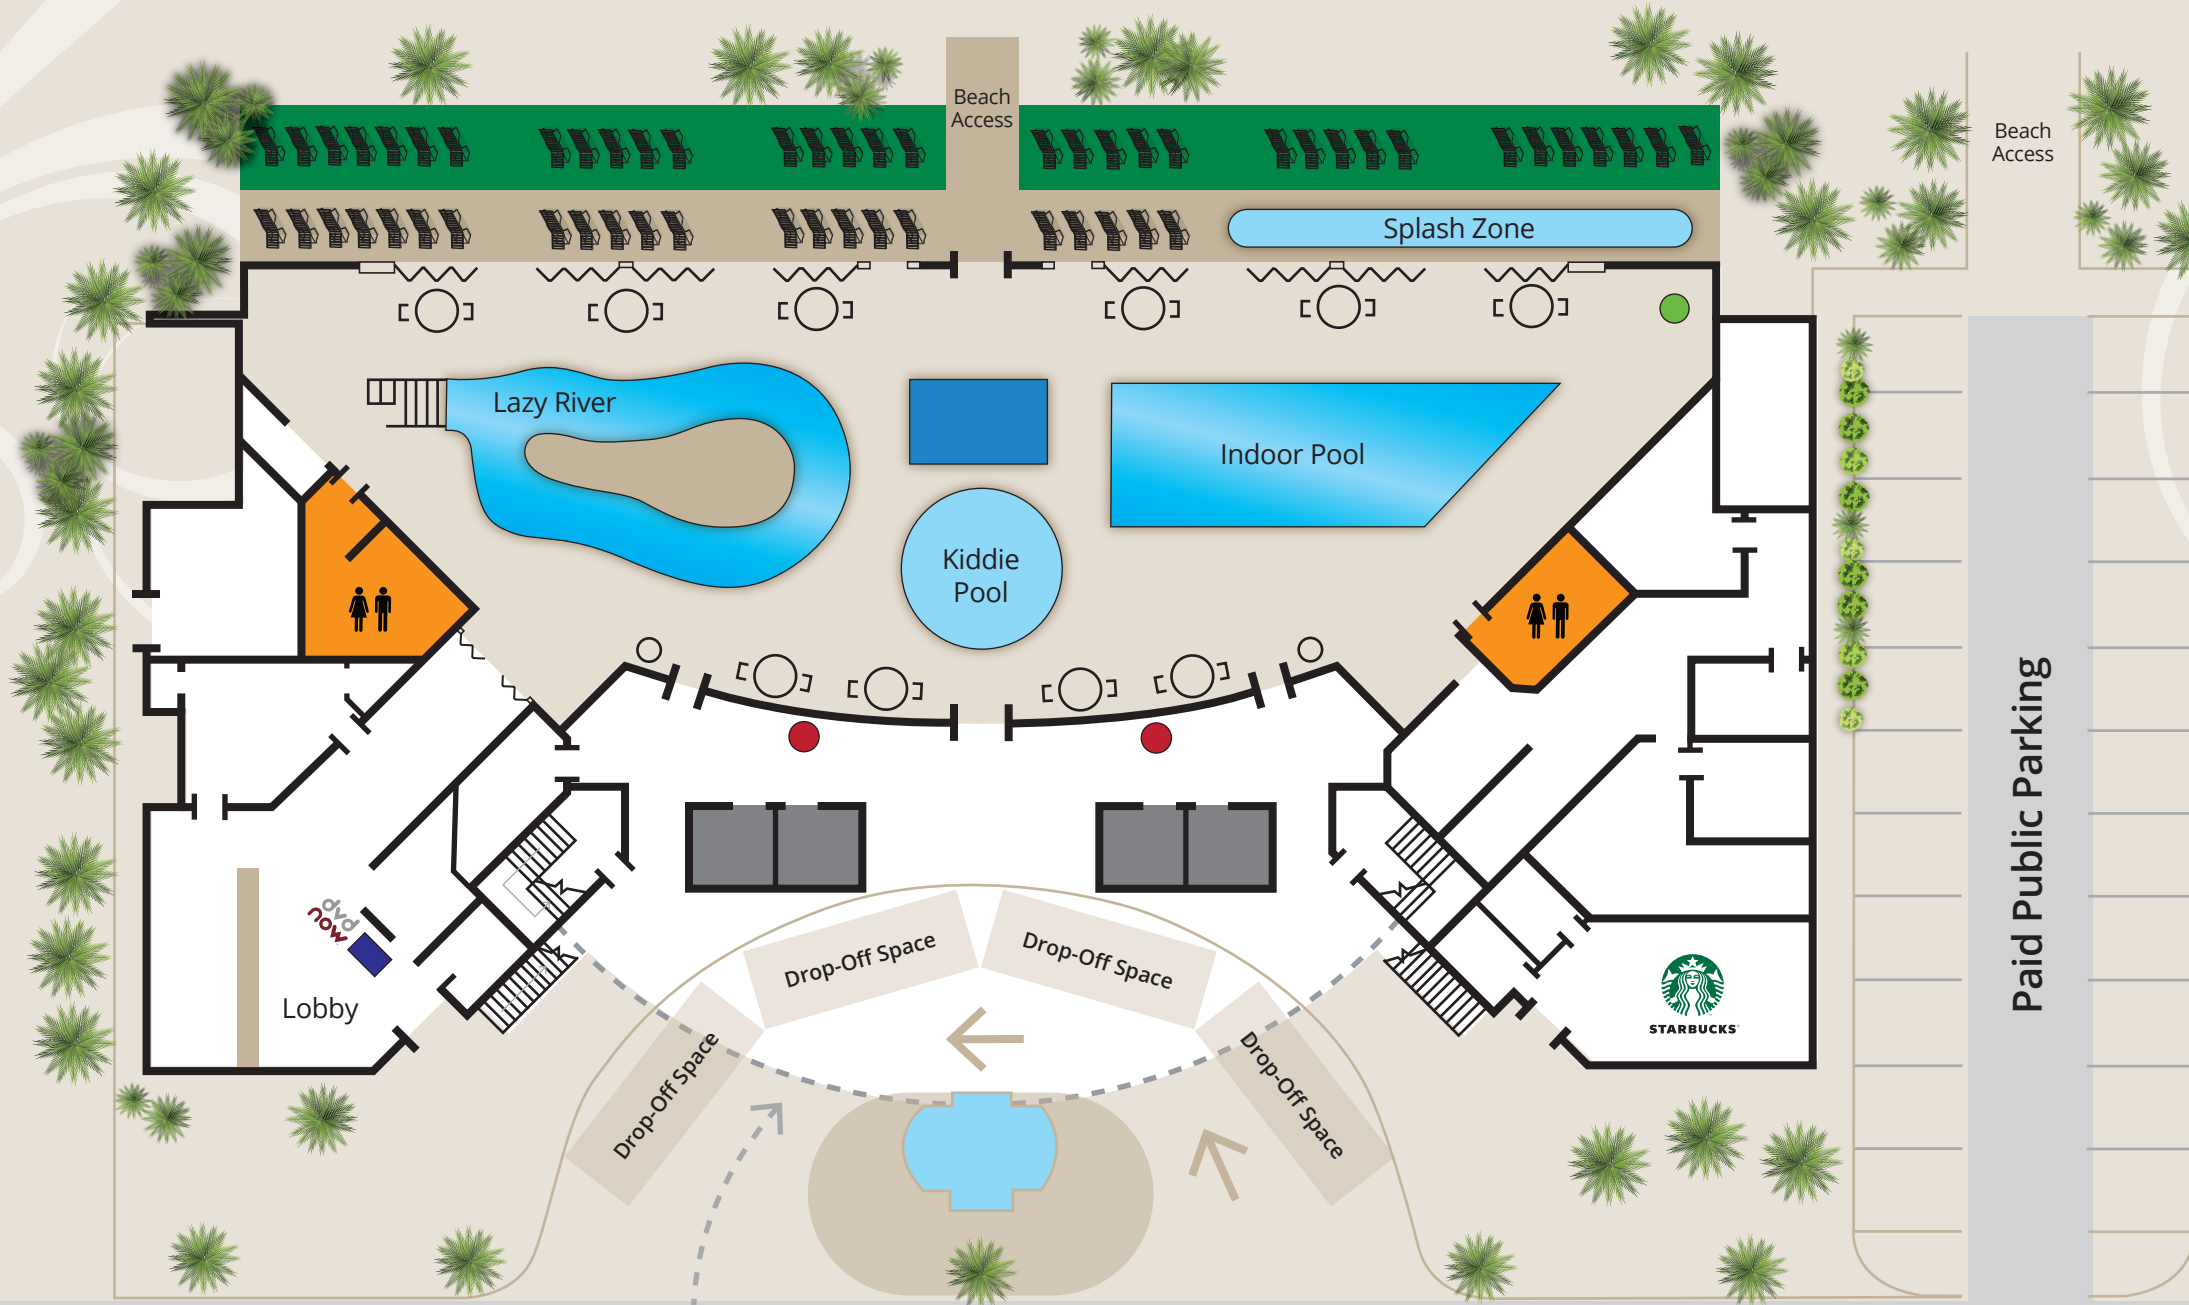

# BAY VIEW ON THE BOARDWALK OCEANFRONT RESORT

## Property Map Legend

-  Whirl Pool
-  Kiddie Pool
-  Splash Zone
-  Pool Towels
-  Elevator
-  Luggage Carts
-  Restrooms
-  DVD NOW
-  ATM
-  Starbucks®

2ND FLOOR:  
Observation Deck, Fitness Room  
and Seating

3RD FLOOR:  
Shuffle Board

Parking Garage  
Located on  
5th Avenue North

5th Avenue North

managed by  
**BRITAIN**  
RESORTS & HOTELS